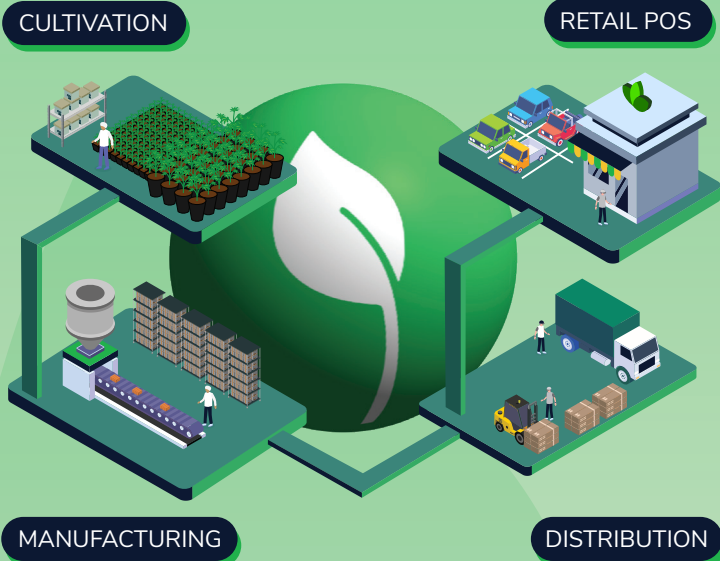

# Flourish

ESTABLISHED 2017

Vertically integrated supply chain management software designed for the cannabis and hemp industry

**SINGLE SOURCE OF TRUTH**  
Ensures reliable data management and consistent reporting across your organization

**FROM SEED-TO-SALE**  
Full transparency across the entire cannabis supply chain

**STREAMLINED FINANCES**  
Enhance profitability with comprehensive costing for all inventory components

## BRANDS GROW ON FLOURISH

## INDUSTRY-LEADING INTEGRATION ECOSYSTEM

FOR SEAMLESS SEED-TO-SALE OPERATIONS